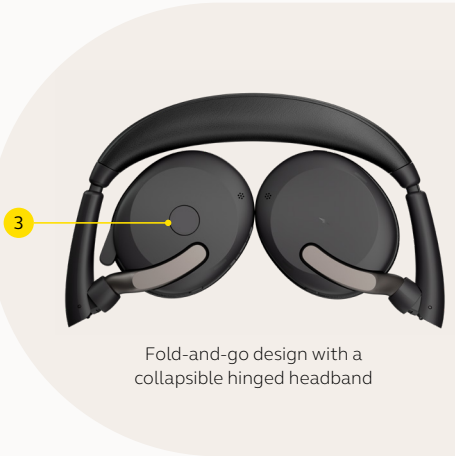

GO YOUR OWN WAY

Evolve2 65 Flex is certified for all major virtual meeting platforms - think Google Meet, Microsoft Teams, and Zoom - and comes in a Microsoft Teams variant, so you can get the most out of your online experience however you like to connect. And because it's plug-and-play, with dual connectivity and a wireless range of up to 30m/100ft, it's even easier to work your way. **Do what you want, where you want, when you want.**

* Refer to jabra.com/commercial-claims

HOW TO USE

- ① Power | Bluetooth Pairing
- ② Charging port

- ③ Push x1 | Push x2
- ④ Push x1 | Voice Assistance
- ⑤ Push x1
- ⑥ Push x1
- ⑦ Push x1
- ⑧ ANC | HearThrough | ANC Off