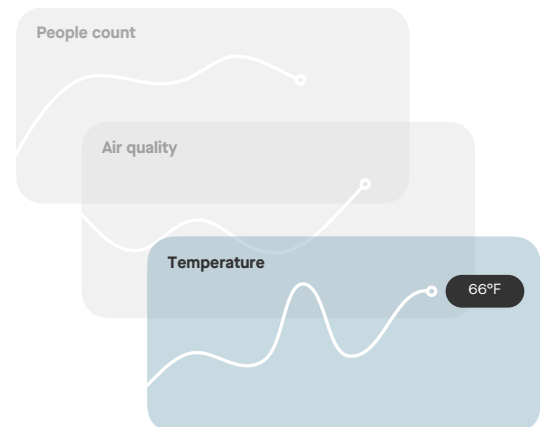

Just works.

Neat Bar self-activates the moment you walk in the room, immediately turning on your meeting room monitor and checking you into the room. Then with just one tap, you can wirelessly share your screen or start your meeting. Aside from outstanding audio and video quality, Neat Bar comes with a bunch of unique capabilities, as follows:

Neat Symmetry enables those remote to see everyone in the meeting room equally up close on their screen for more inclusive, detailed and life-size interaction. What's more, it instinctively frames and tracks each in-room participant, meaning people can stand up to stretch or move around for better wellbeing while remaining wholly engaged. As a result, they stay more energized, focused, and productive for longer. Finally, Neat Audio incorporates advanced audio processing that enhances human vocal pickup and removes distracting noises like a fan or air conditioning. At the same time, Neat Boundary enables you to set the width and depth of your meeting space to avoid the camera accidentally detecting, auto-framing and tracking anyone not involved in your video call.

Fully managed and supported.

Neat removes complexities and threats thanks to our secure, single-purpose hardware devices, meaning no stressing about passwords and patches. Plus, you can install all the latest upgrades with just one click.